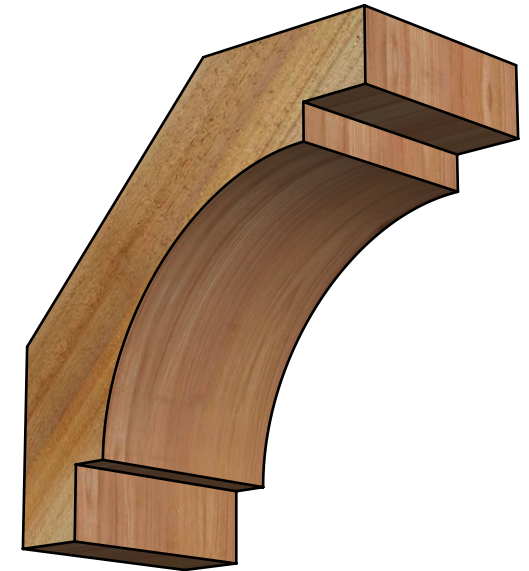

# BRC06X12X12MRC00RWR

6"W X 12"D X 12"H MERCED ROUGH SAWN BRACE, WESTERN RED CEDAR

**SIDE**

**FRONT**

EKENA MILLWORK  
2300 WEST MAIN ST.  
CLARKSVILLE, TX 75426  
TOLL FREE: 866-607-0453  
WWW.EKENAMILLWORK.COM