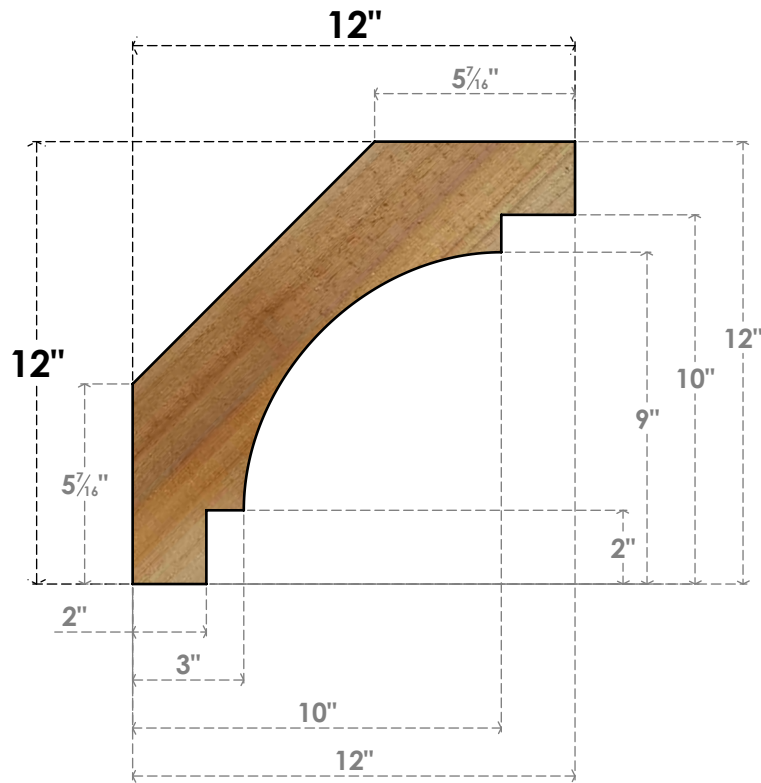

# BRC06X12X12MRC00RWR

6"W X 12"D X 12"H MERCED ROUGH SAWN BRACE, WESTERN RED CEDAR

**SIDE**

**FRONT**

EKENA MILLWORK  
2300 WEST MAIN ST.  
CLARKSVILLE, TX 75426  
TOLL FREE: 866-607-0453  
WWW.EKENAMILLWORK.COM

**NOTES**

1. INSTALLATION TO BE COMPLETED IN ACCORDANCE WITH MANUFACTURER'S SPECIFICATIONS.
2. DRAWING MAY NOT BE TO SCALE
3. THIS DRAWING IS INTENDED FOR DESIGN AND PLANNING PURPOSES ONLY.
4. ALL INFORMATION CONTAINED HEREIN WAS CURRENT AT THE TIME OF DEVELOPMENT BUT MUST BE REVIEWED AND APPROVED BY THE PRODUCT MANUFACTURER TO BE CONSIDERED ACCURATE.
5. PRODUCTS ARE NOT KILN DRIED. THIS ITEM IS UNIQUE AND WILL CONTAIN THE NATURAL VARIATIONS THAT THE WOOD SPECIES OFFERS. THIS MAY RESULT IN VARIATIONS UP TO 1/4"