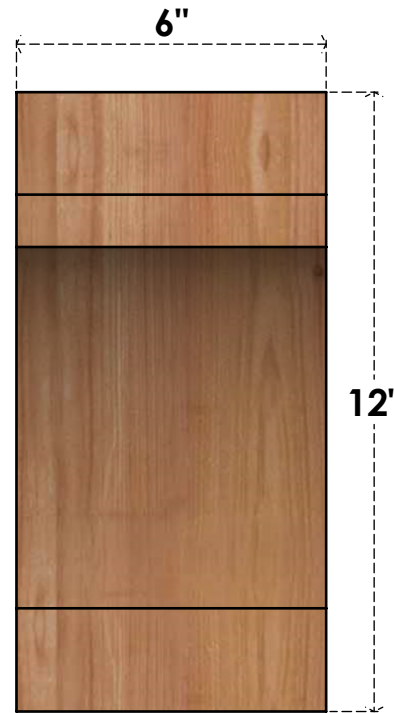

# BRC06X12X12MRC00RWR

6"W X 12"D X 12"H MERCED ROUGH SAWN BRACE, WESTERN RED CEDAR

**SIDE**

**FRONT**

EKENA MILLWORK  
2300 WEST MAIN ST.  
CLARKSVILLE, TX 75426  
TOLL FREE: 866-607-0453  
WWW.EKENAMILLWORK.COM